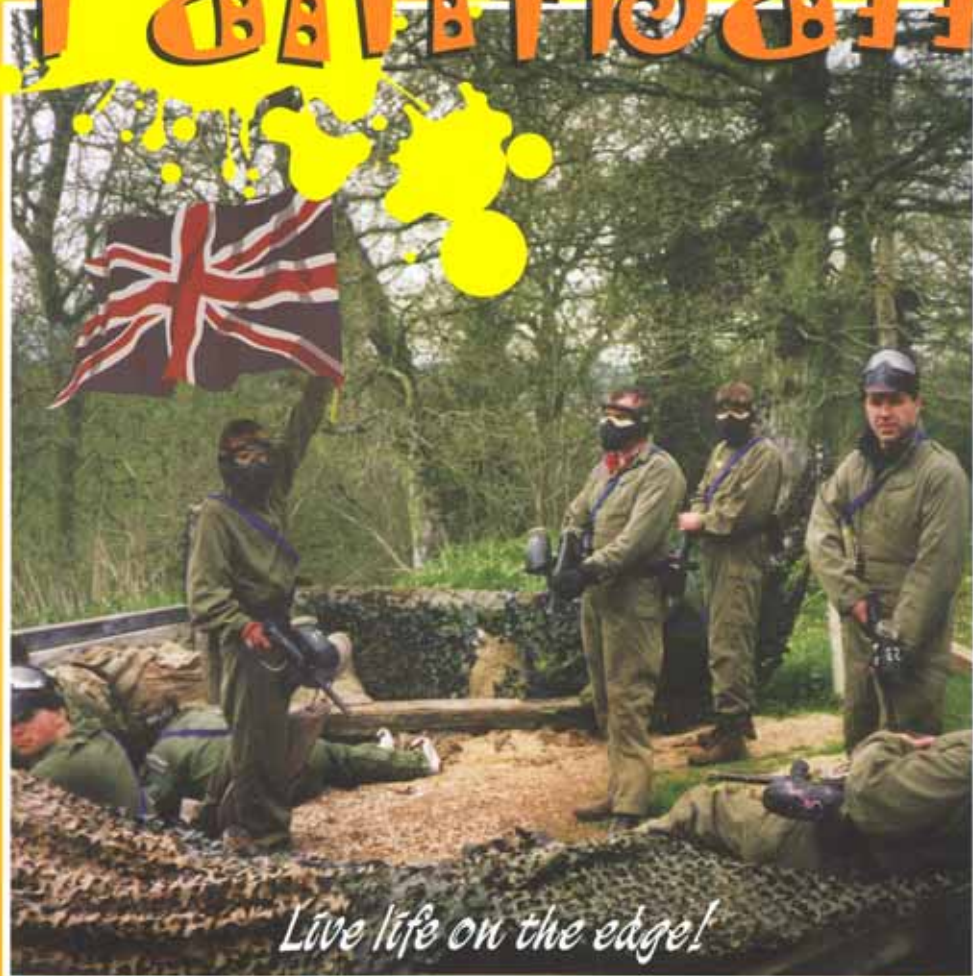

Forest of Dean Paintball

Live life on the edge!

TEL: 01594 516067 Mobile: 07765 615076

Forest of Dean Paintball

Paintball

is currently one of the fastest growing sports in Europe.

Forest of Dean Paintball is situated in over 50 acres of open grassland, valleys and dense woodland cover.